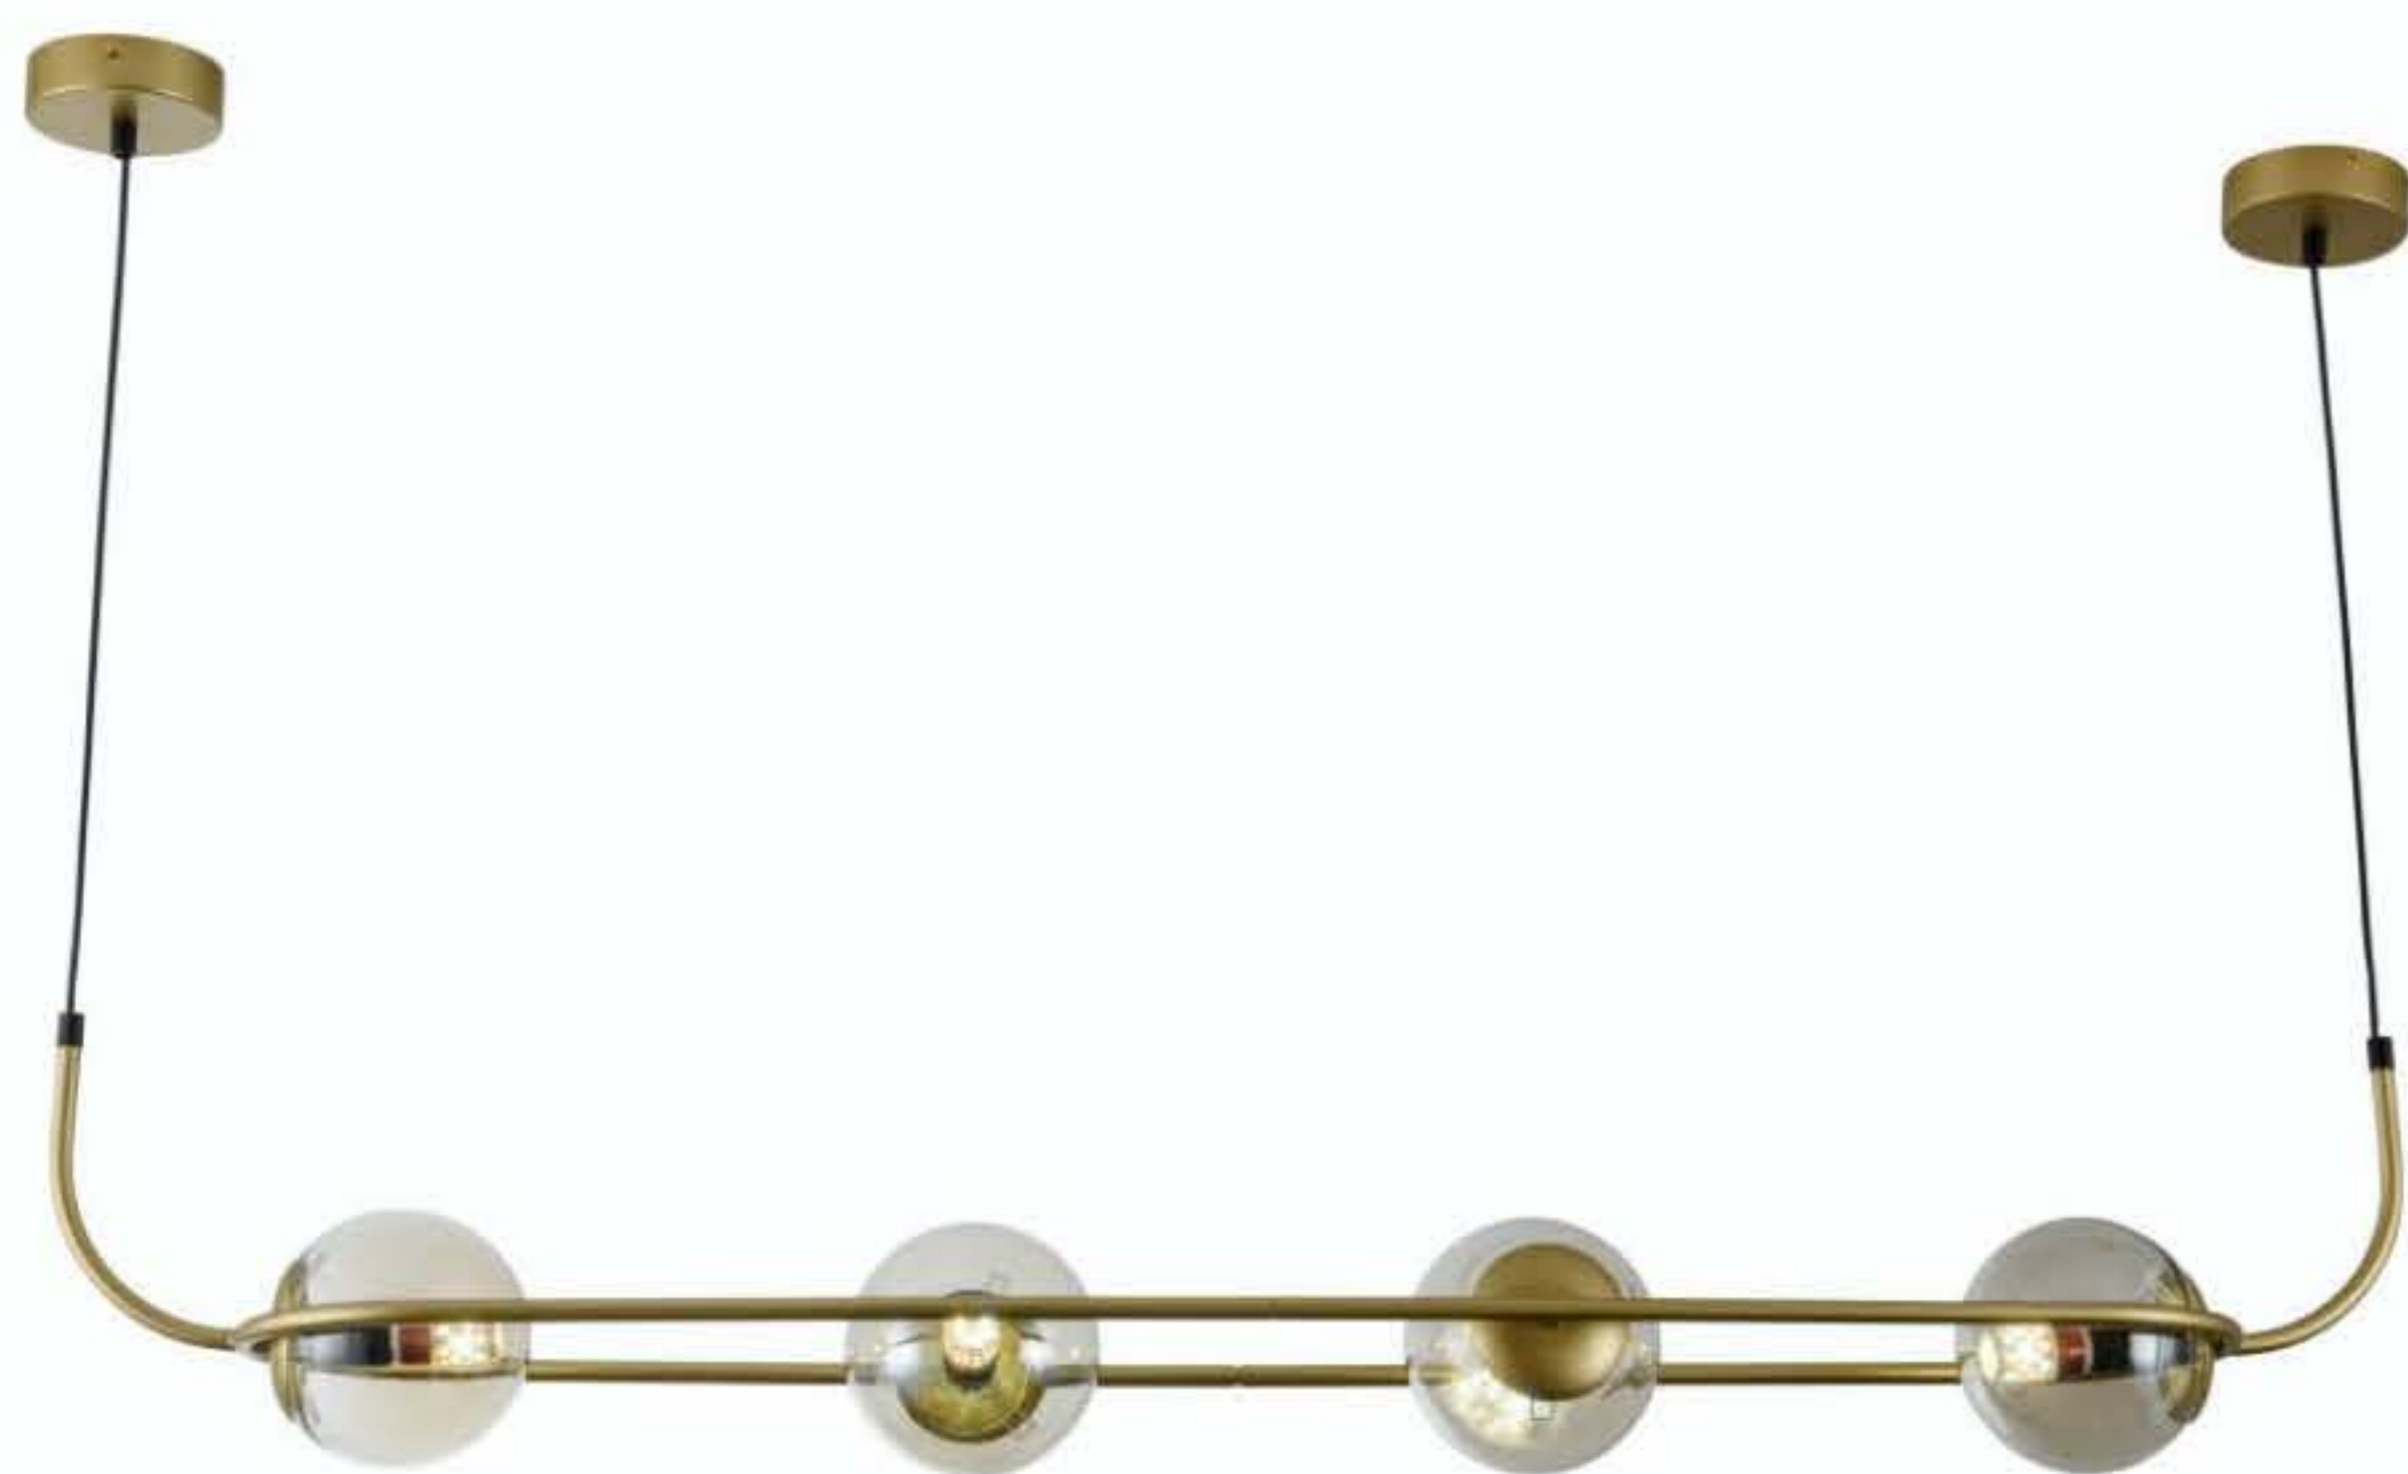

SE-P8514/4A
Material: Iron+Glass
Color: black+gold+milky
CCT: white/clear/amber/smoky grey
Lamp Size:1200*185*H100(mm)
Power:E27*4(W)