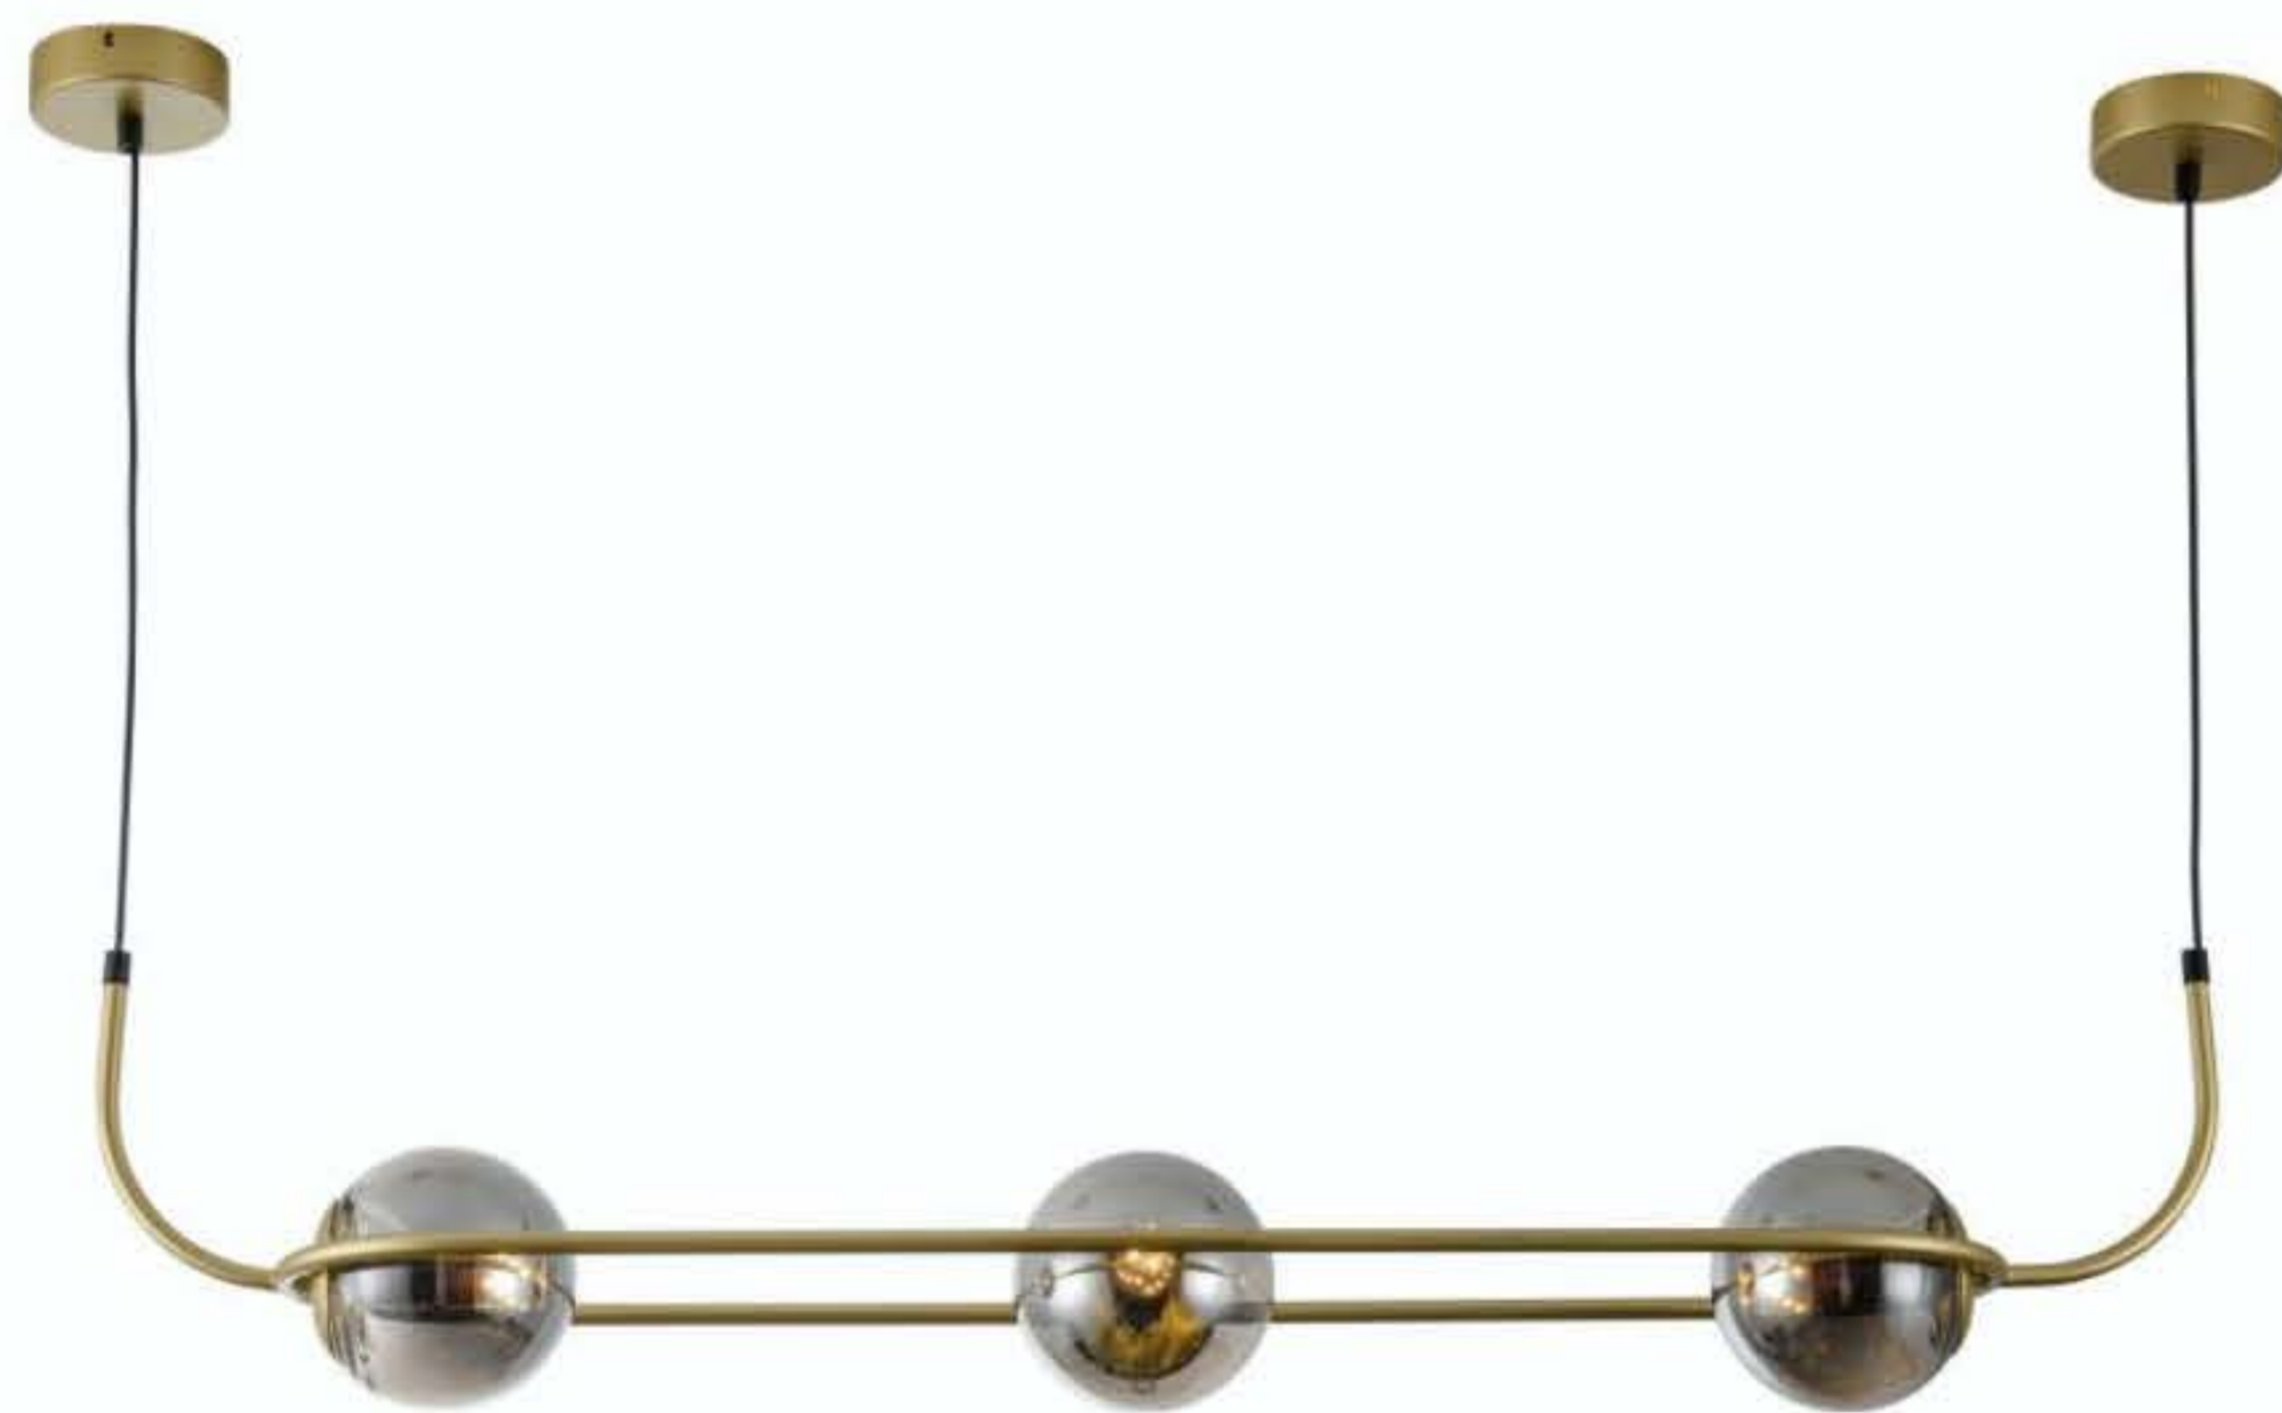

SE-P8514/3
Material: Iron+Glass
Color: black+gold+milky
CCT: white/clear/amber/smoky grey
Lamp Size:1080*185*H100(mm)
Power:E27*3(W)