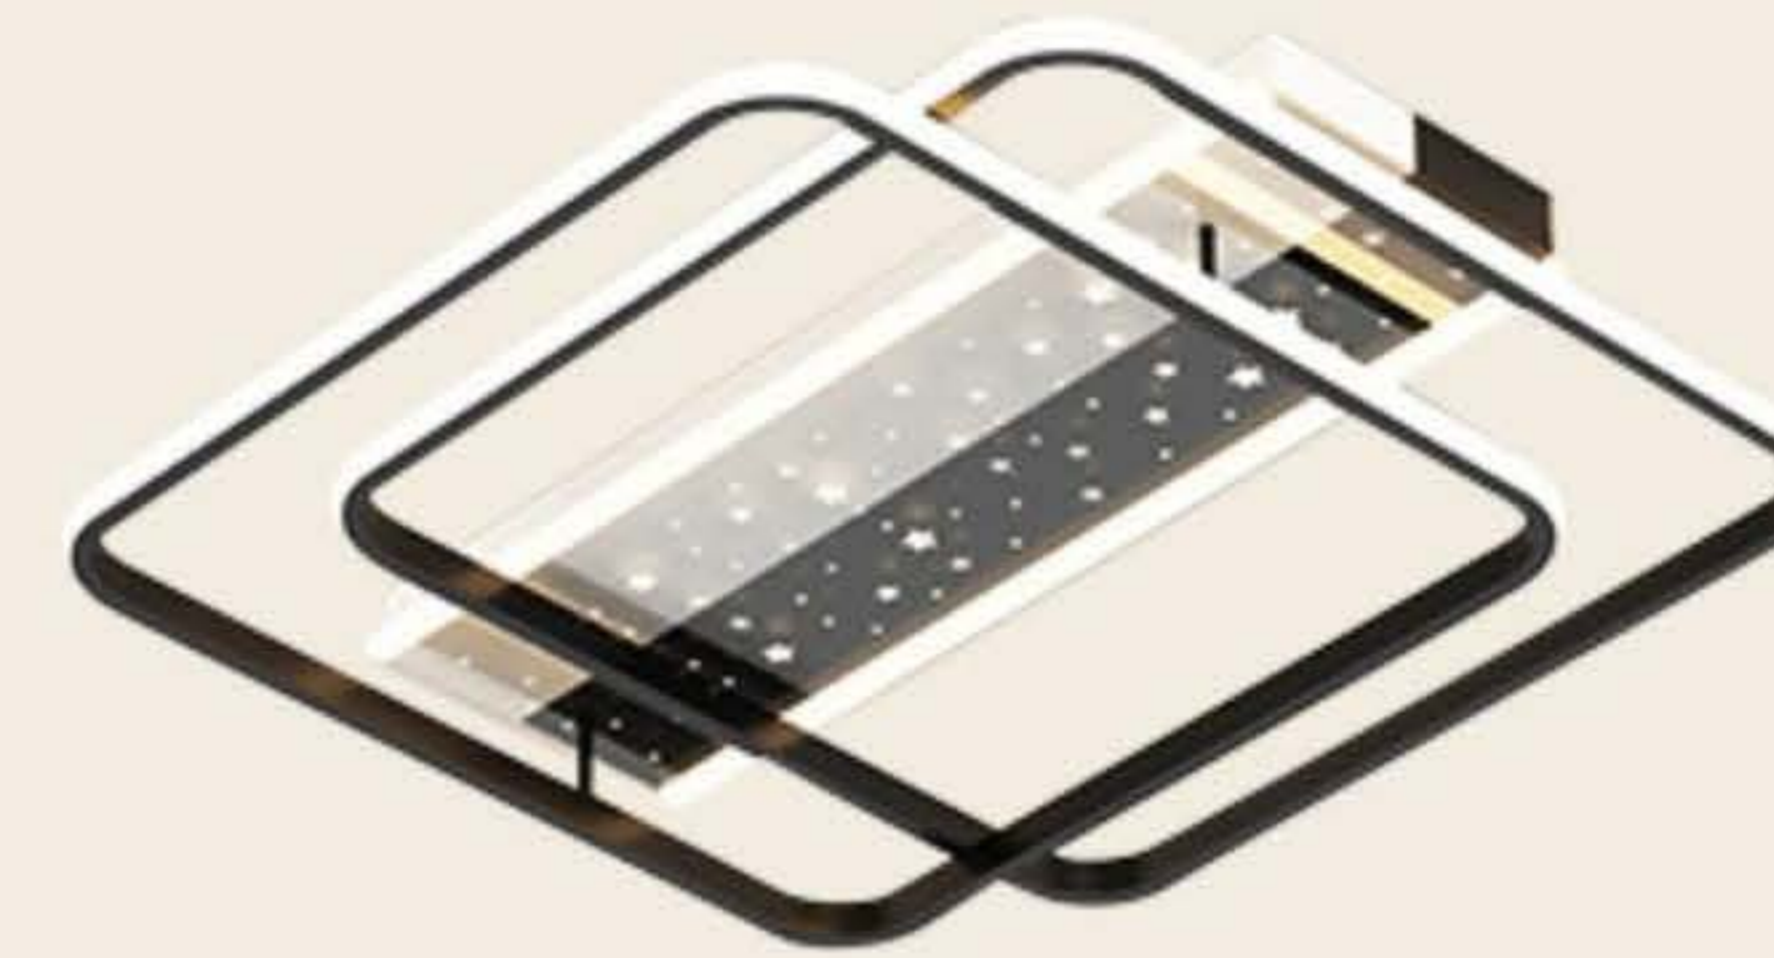

SE-C9032/S
Material: Iron+Aluminum+ Glass+Silicon
Color: Balck+White CCT: single color
Lamp Size:450*450*60(mm)
Power:116(W)