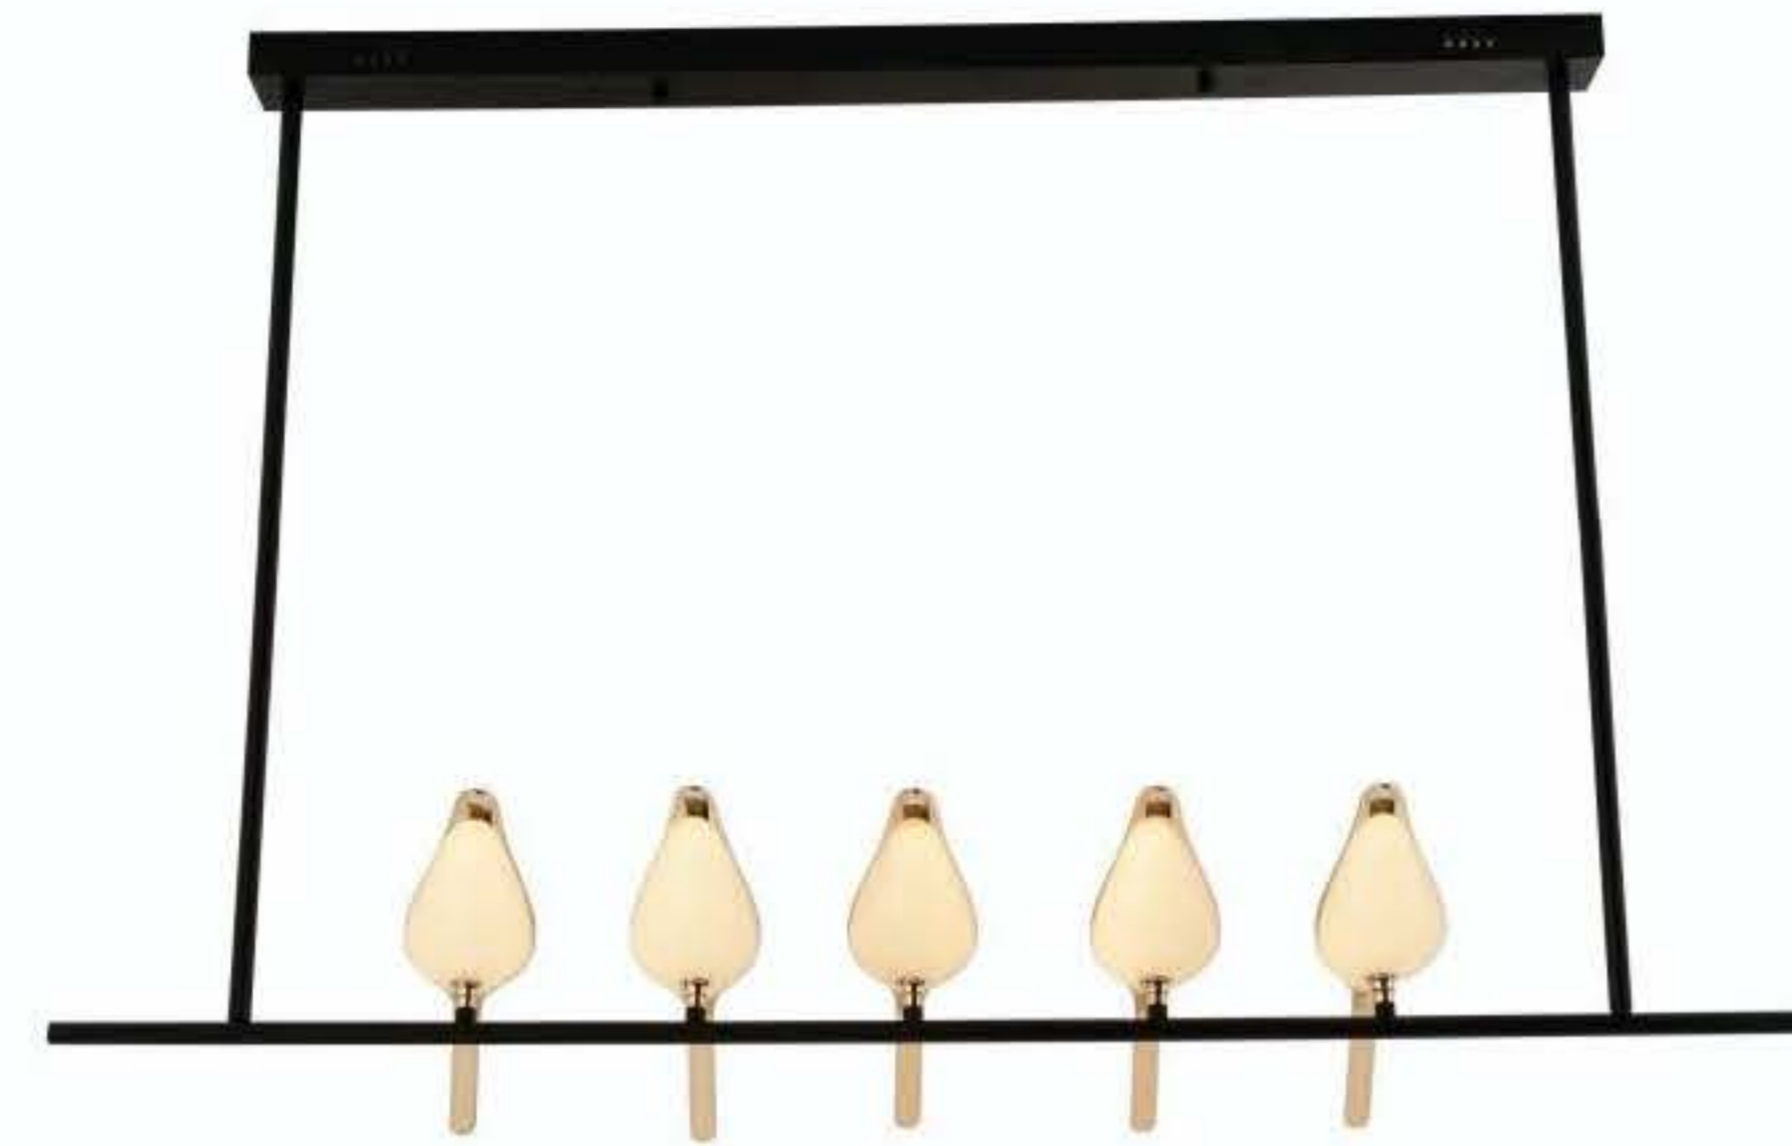

SE-P8520/10
 Material: Iron+Glass
 Color: Black+milky white
 Lamp Size:1100*560*H1000(mm)
 Power:G9*10(W)

SE-P8522/9
 Material: Iron+Glass
 Color: Black+milky
 Lamp Size:D850*H340(mm)
 Power:G9*9(W)

SE-P8522/6
 Material: Iron+Glass
 Color: Black+milky
 Lamp Size:750*535*H720(mm)
 Power:G9*6(W)

SE-P8522/25
 Material: Iron+Glass
 Color: Black+milky
 Lamp Size:1200*700*H800(mm)
 Power:G9*25(W)

Nordic-style Lamps

SE-T7045-2
 Material: Aluminum+Acrylic+Iron
 Color: Gold CCT:3000K
 Lamp Size: Φ240*550(mm)
 Power:20(W)