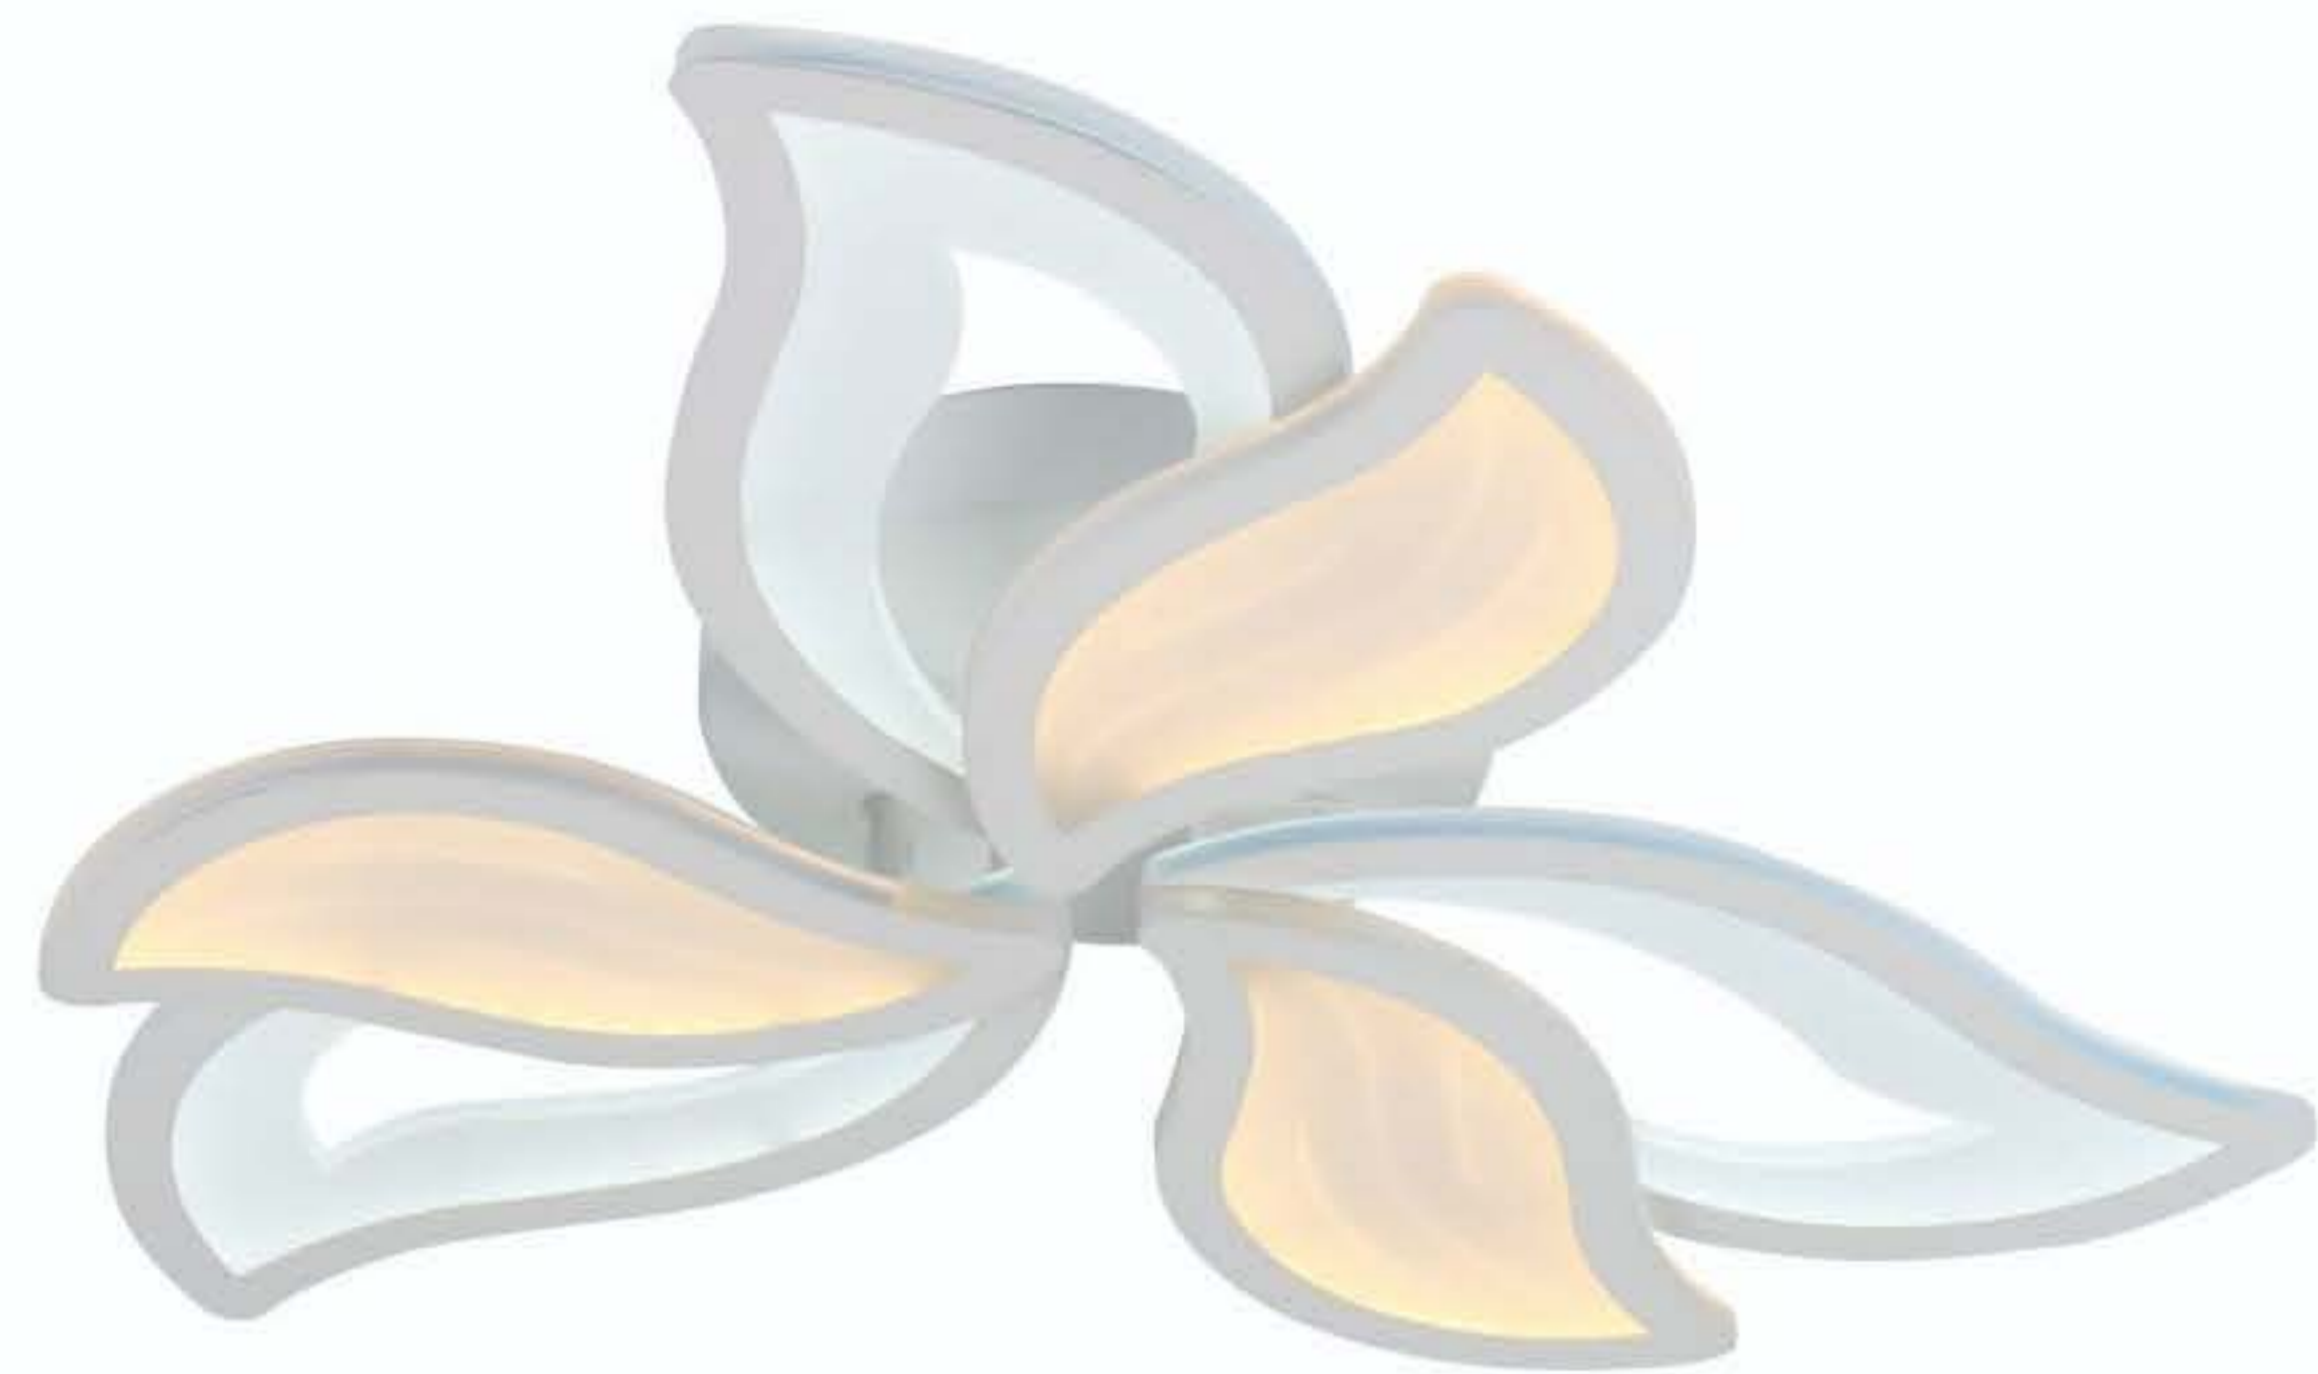

Modern Special-shaped Lamps

SE-C8001
Material: Iron + Acrylic
Color: White
Lamp Size:660*85(mm)
Power:80(W)