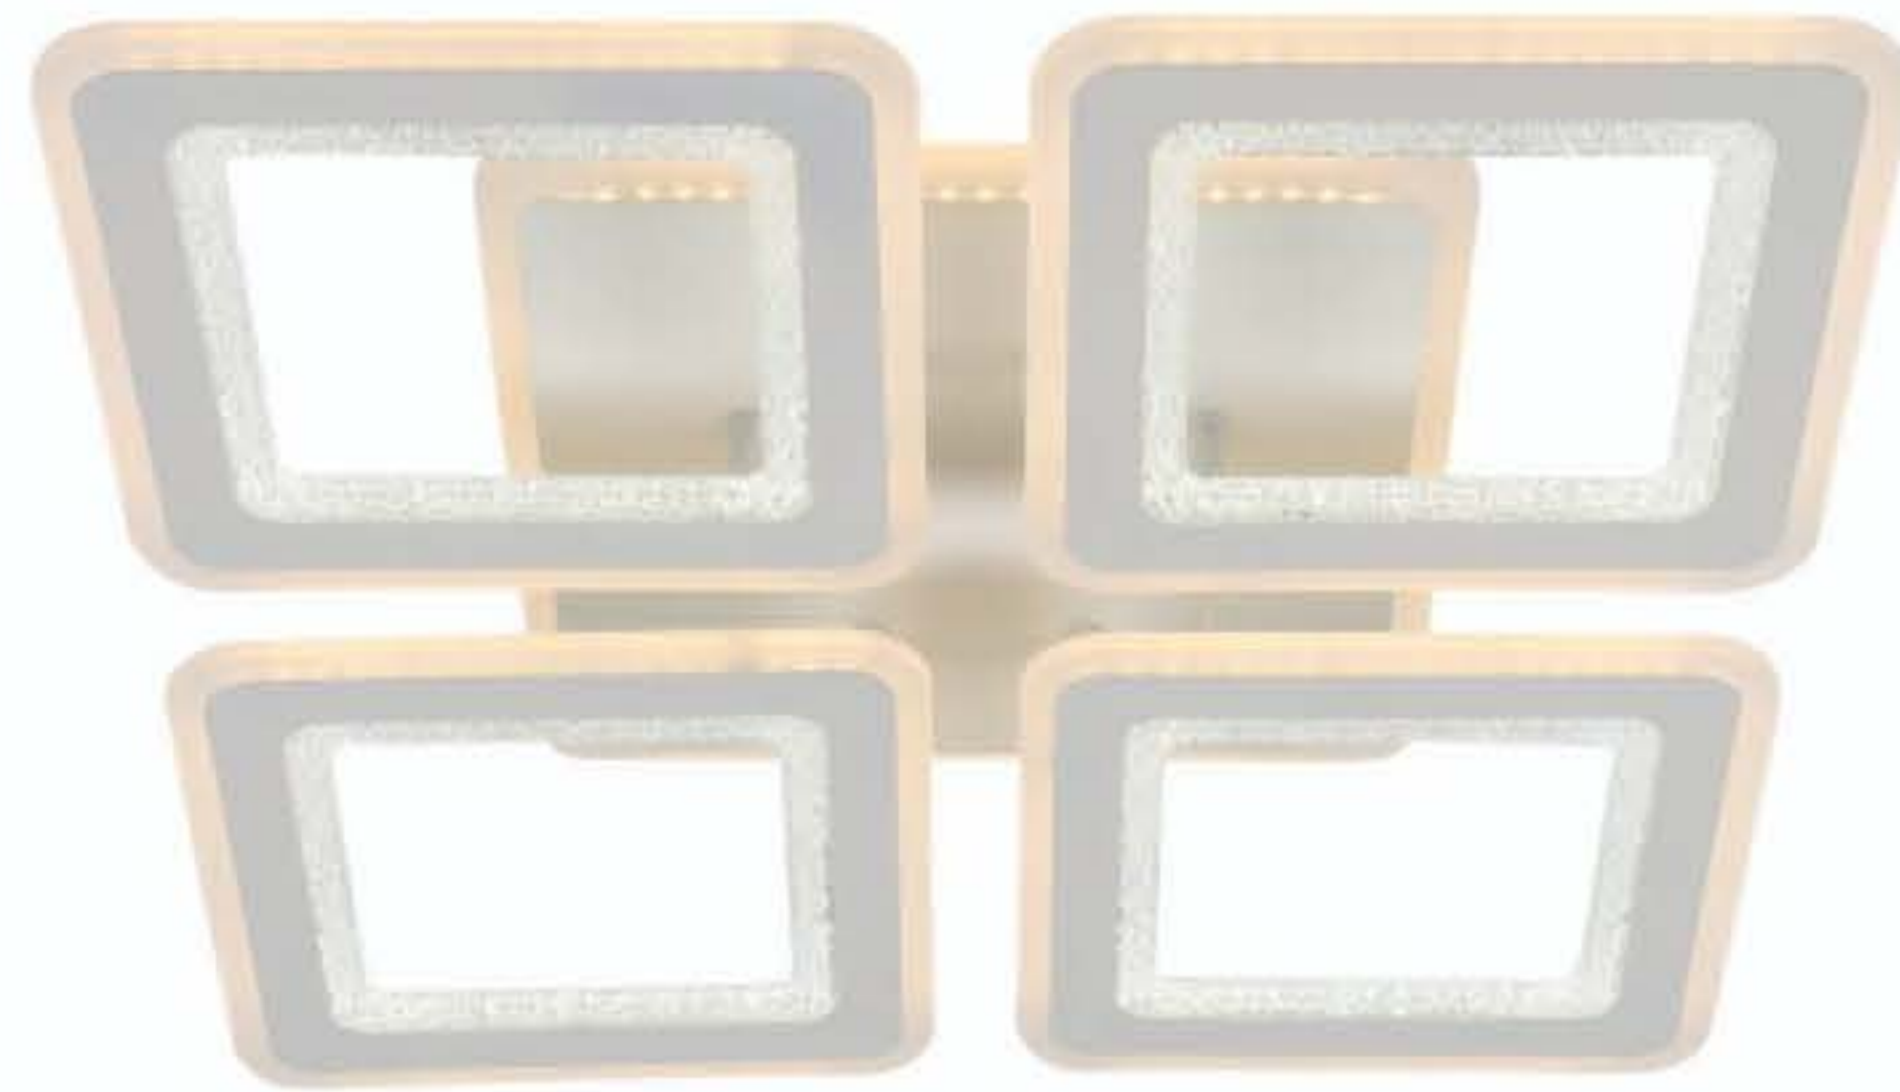

Modern Special-shaped Lamps

SE-C4001
Material: Iron + Acrylic
Color: White
Lamp Size:500*75(mm)
Power:179(W)