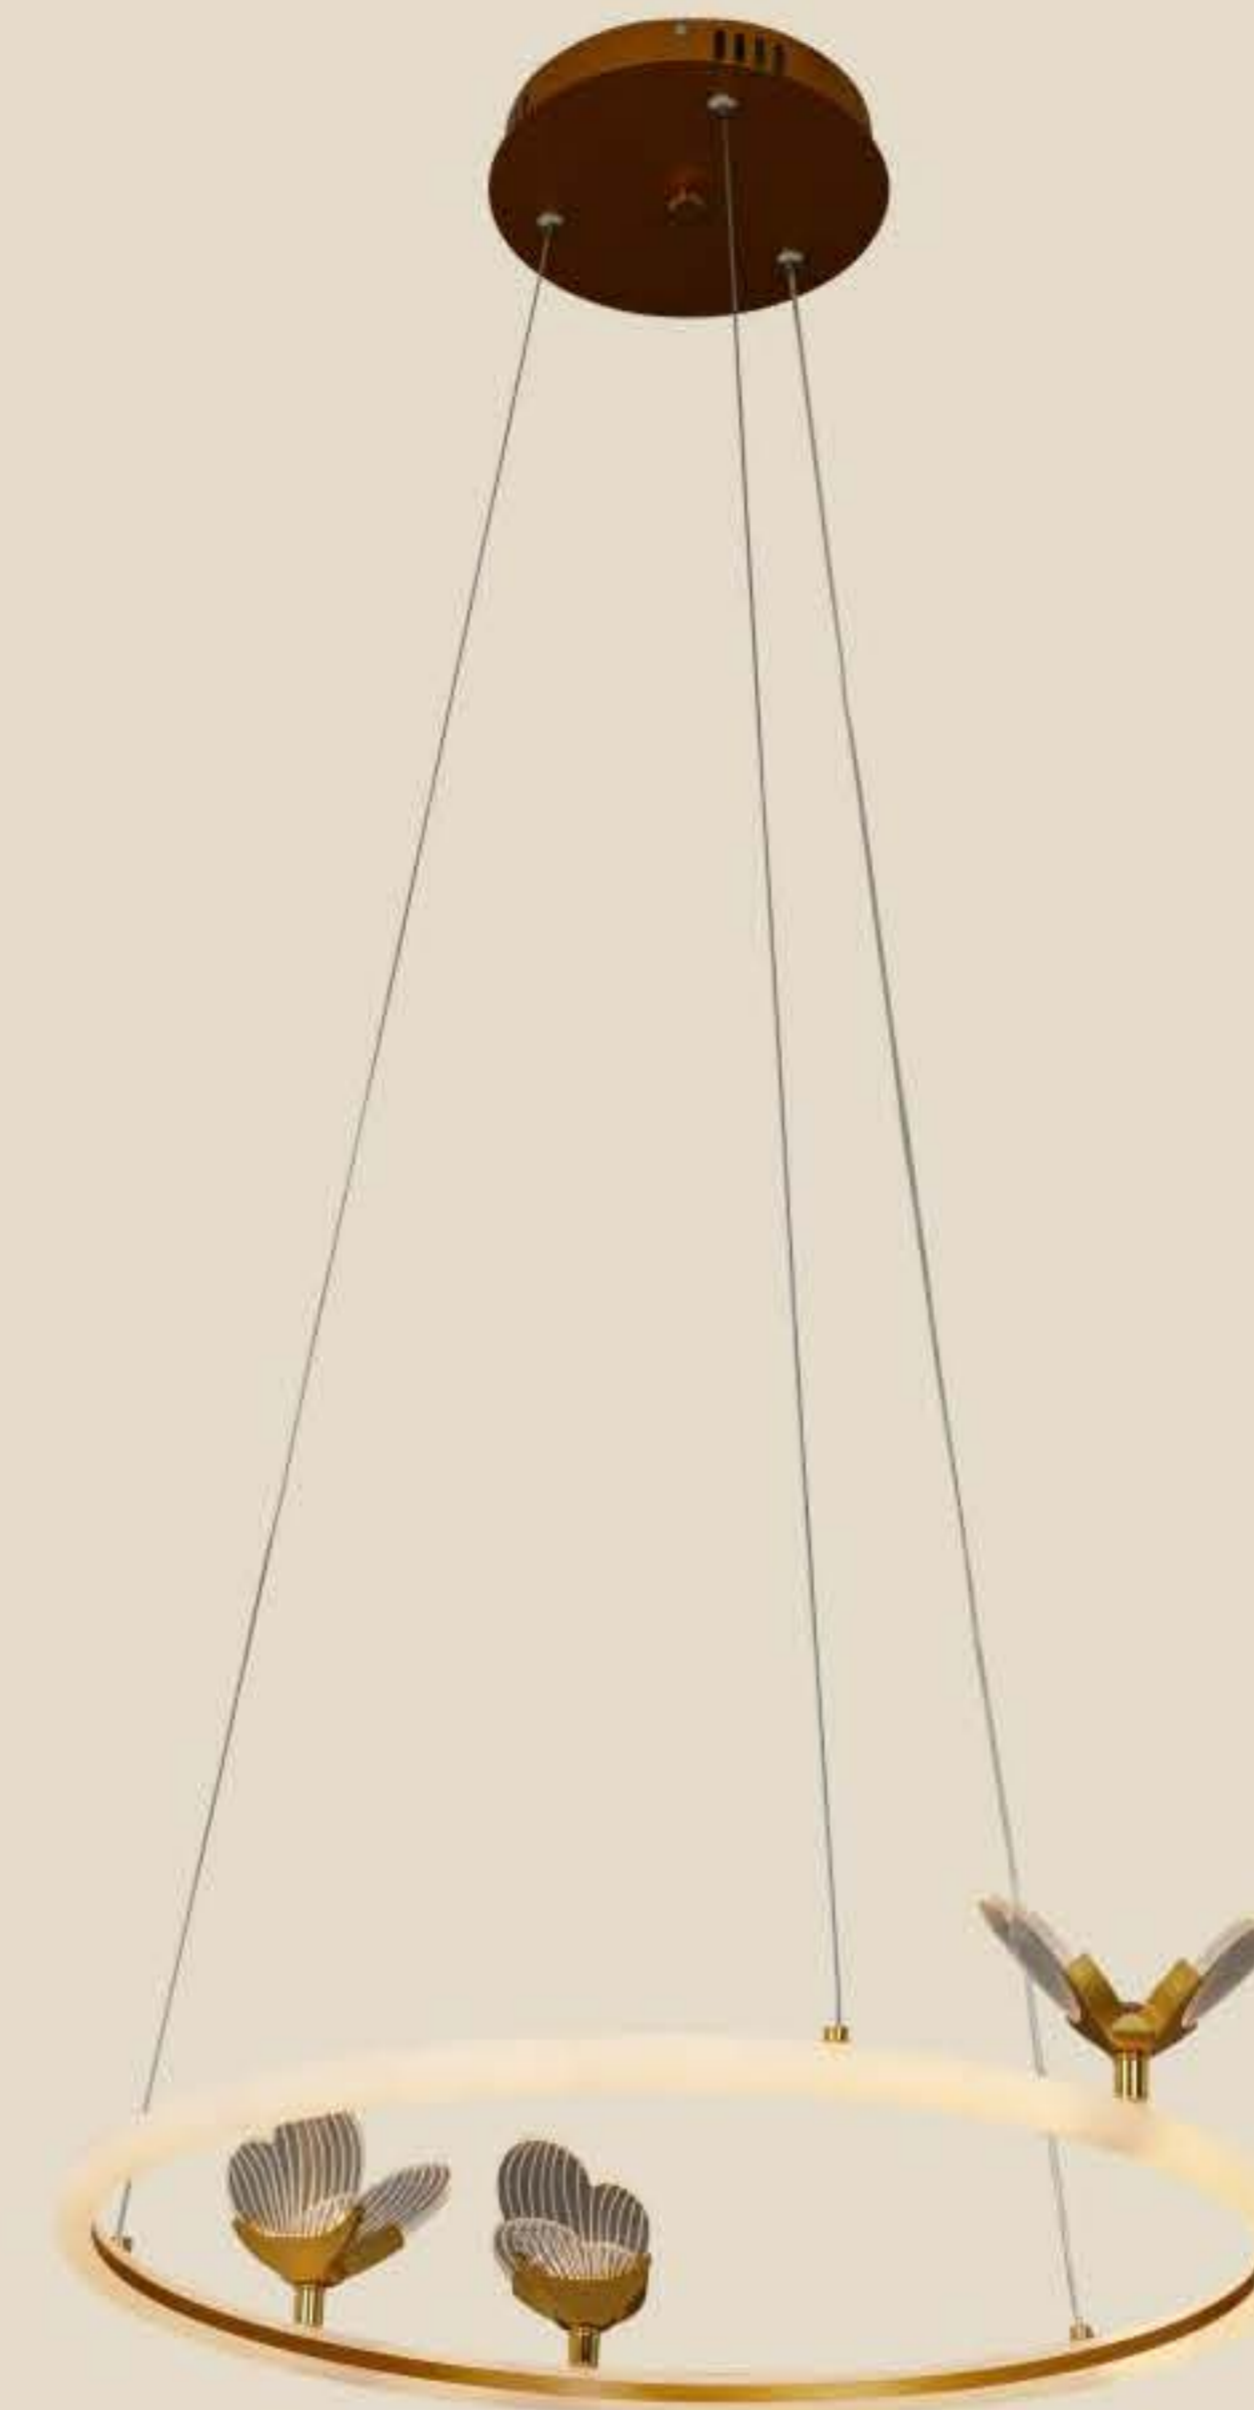

SE-P7049

Material: Iron+Acrylic
Color: Balck/gold/white
Lamp Size:500(mm)
Power:36*2(W)